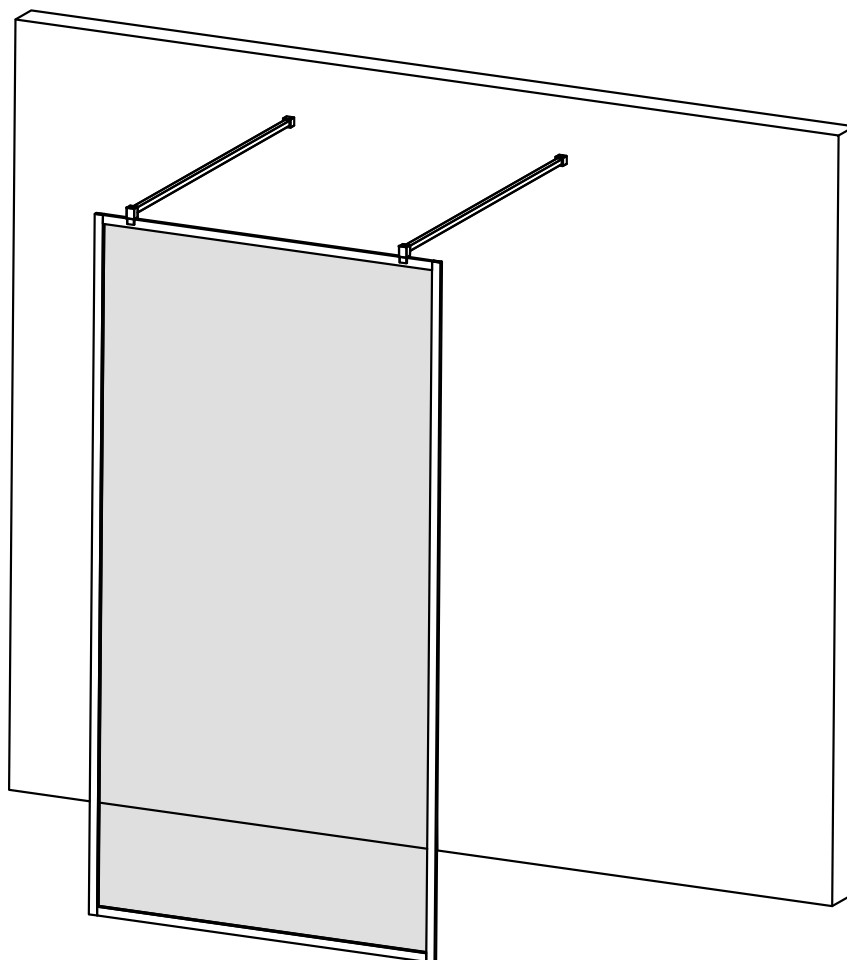

# VETRO 557

# Parts

1. 6x30 mm  
x2

2. 4.5x44 mm  
x2

3. x1

6. x2